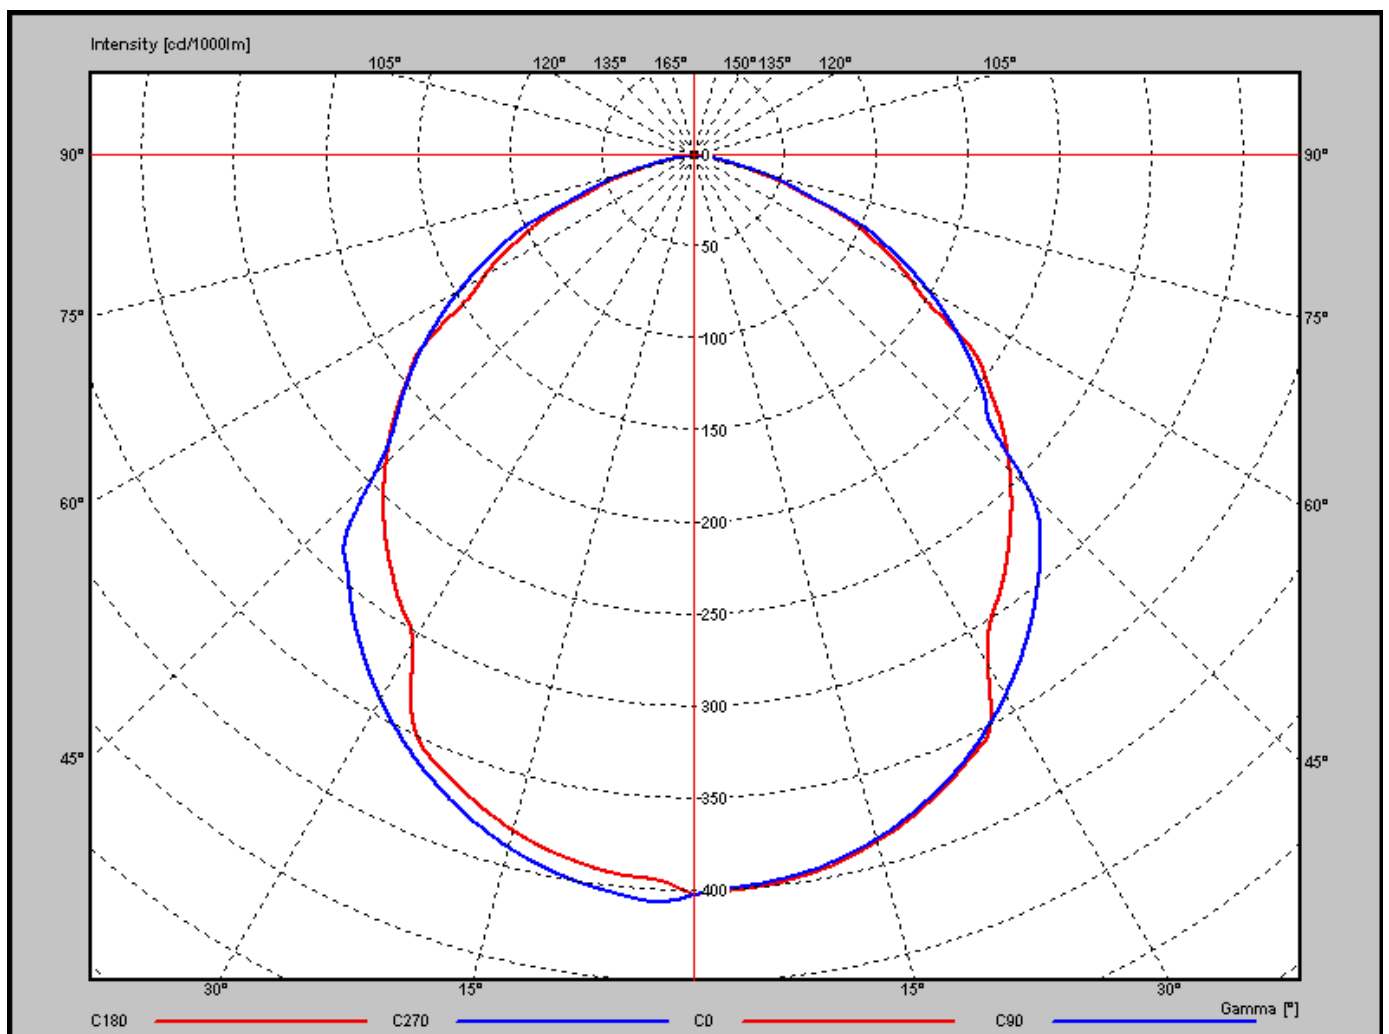

## SmartLight Kyro1-80 SW - PHOTOMETRIC TEST REPORT -

Model:	Kyro1-80 SW
Flux:	447.81 lm
Date	24/06/2014
Manufacturer	LBsec

### Polar diagram

### Illuminance & Intensity diagram